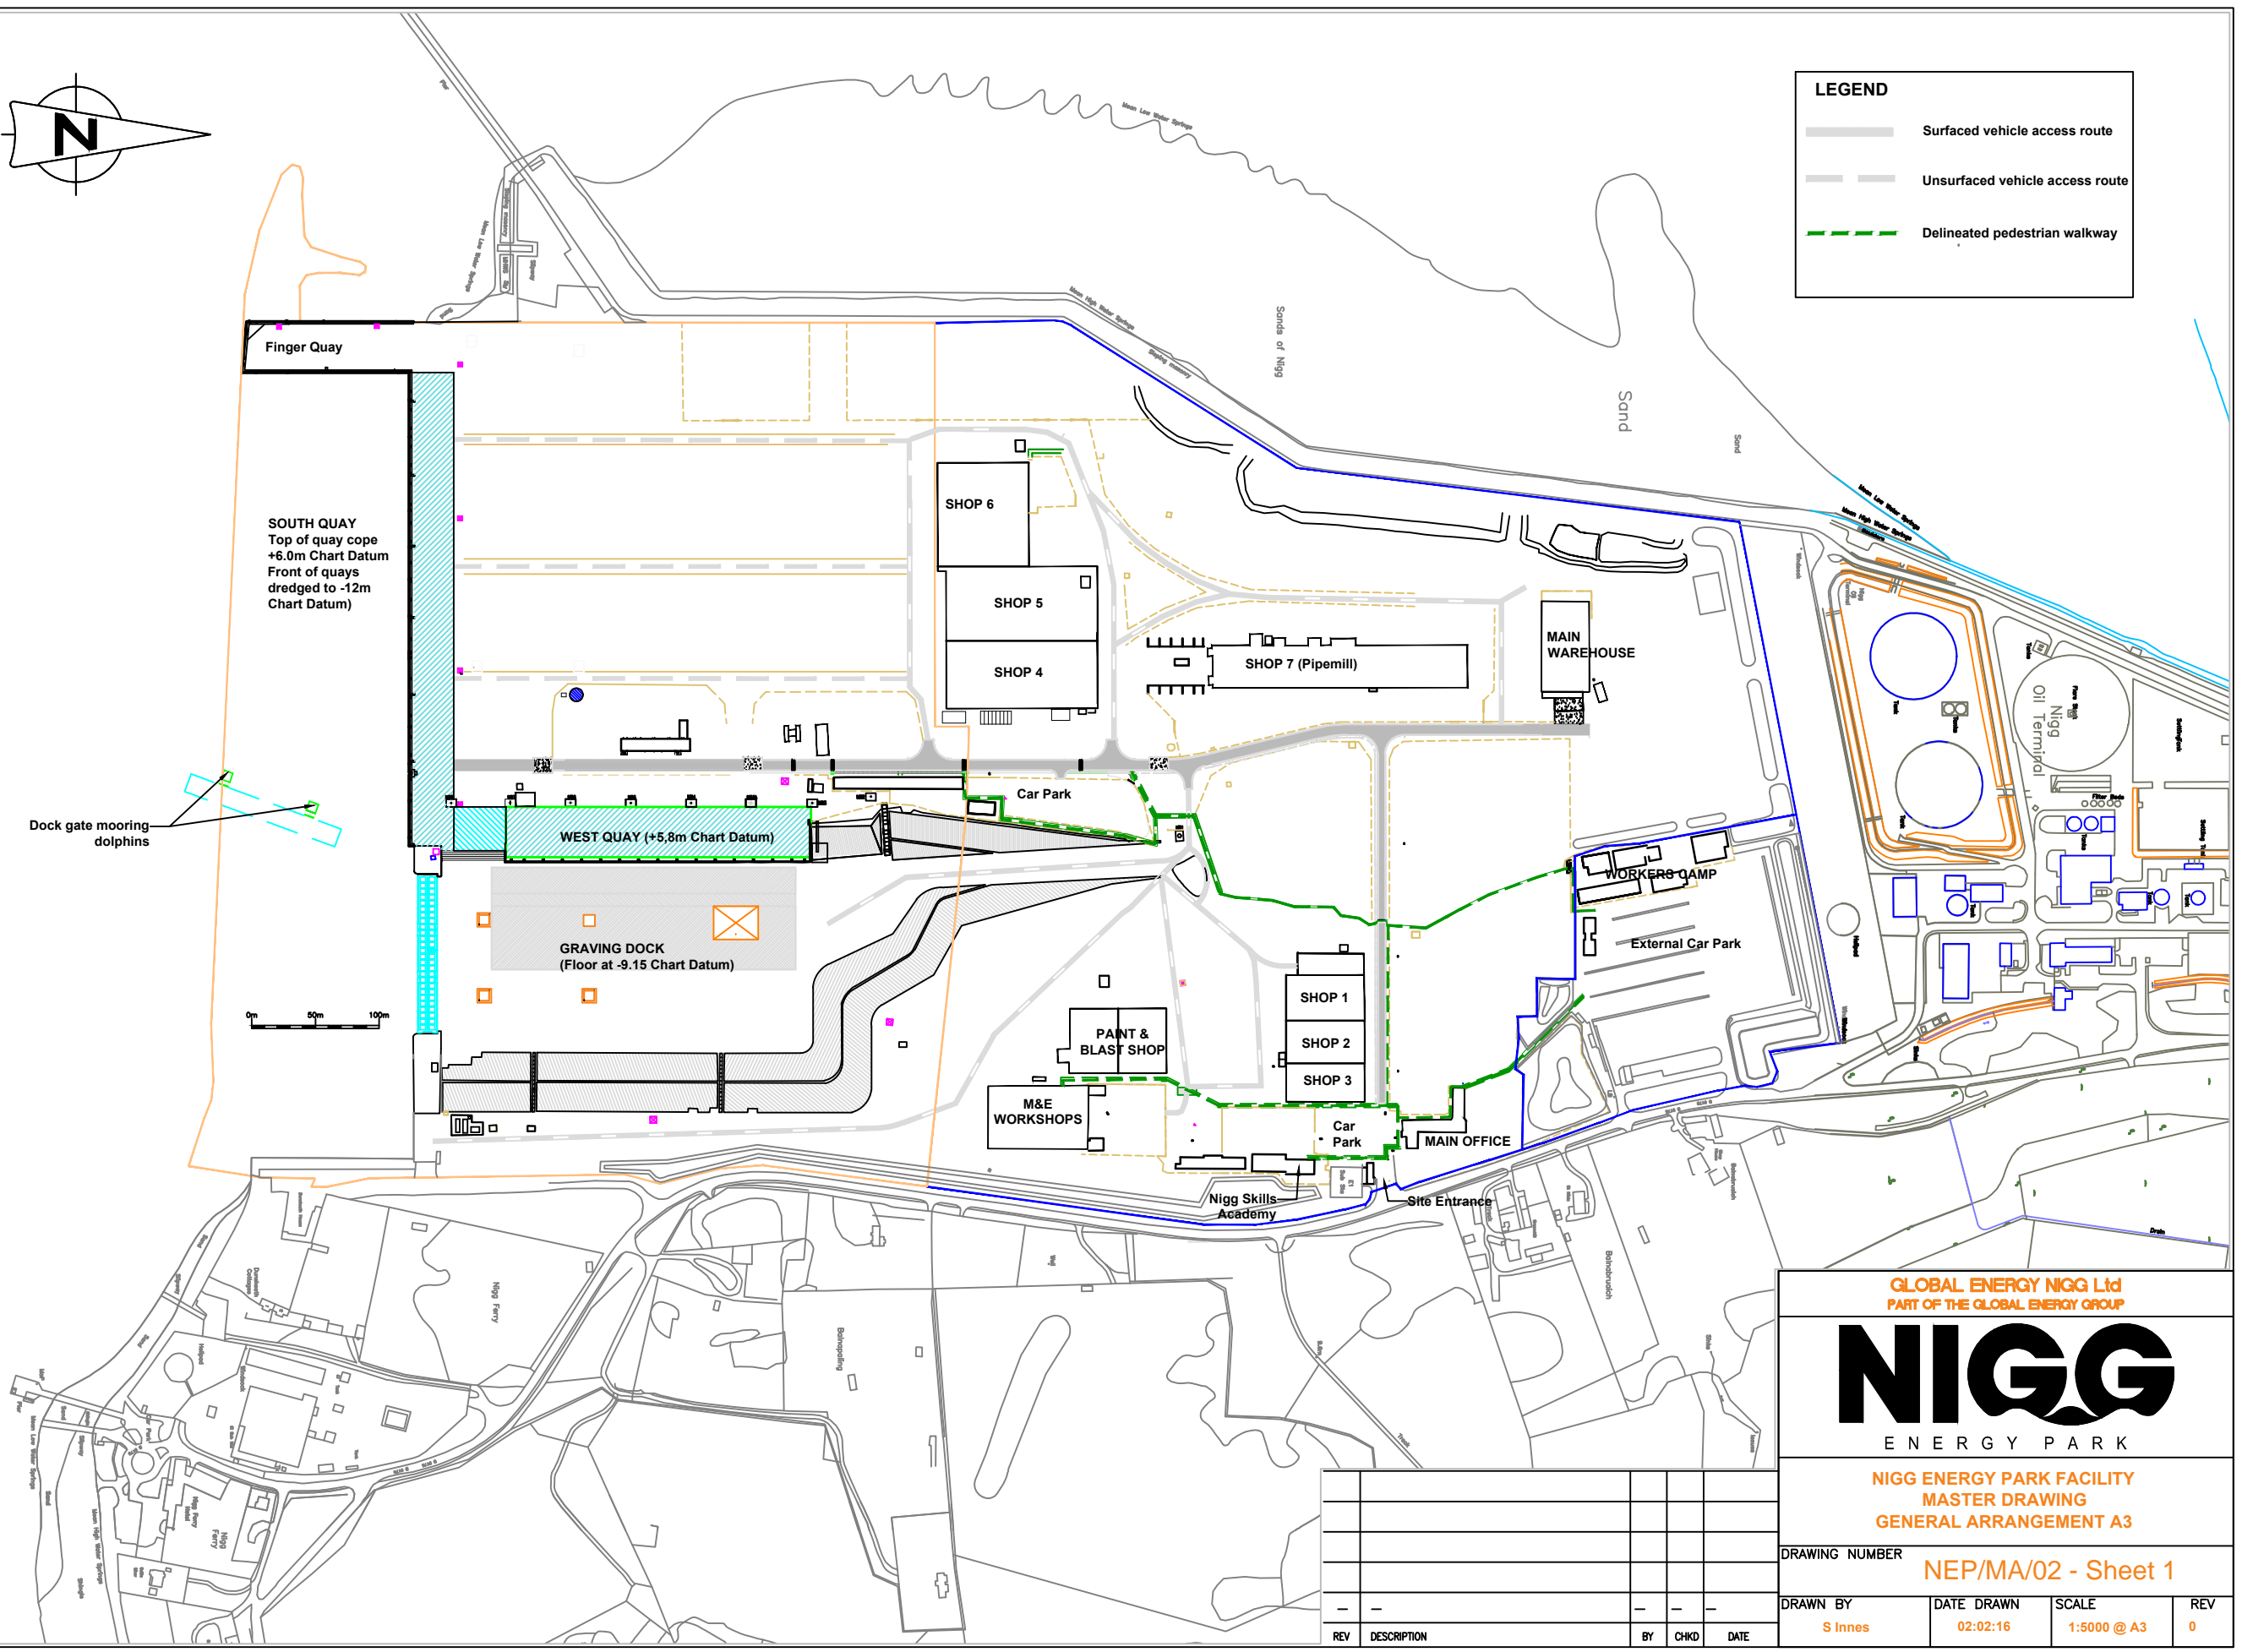

LEGEND	
	Surfaced vehicle access route
	Unsurfaced vehicle access route
	Delineated pedestrian walkway

GLOBAL ENERGY NIGG Ltd
PART OF THE GLOBAL ENERGY GROUP

NIGG

ENERGY PARK

NIGG ENERGY PARK FACILITY
MASTER DRAWING
GENERAL ARRANGEMENT A3

DRAWING NUMBER **NEP/MA/02 - Sheet 1**

DRAWN BY S Innes	DATE DRAWN 02:02:16	SCALE 1:5000 @ A3	REV 0
---------------------	------------------------	----------------------	----------

REV	DESCRIPTION	BY	CHKD	DATE